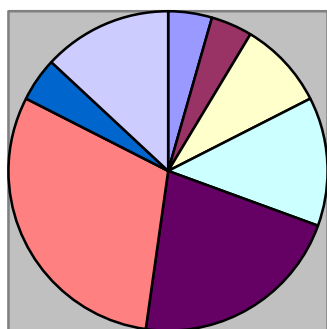

Redditch Borough Council Quarterly Compliment Statistics

January-March 2011

There were a total of 49 compliments in the last quarter

PLANNING & REGENERATION, REGULATORY & HOUSING DIRECTORATE

- Performance&Database(1)
- Capital(1)
- Planning(2)
- Aids&Adaptations(3)
- Repairs&Maintenance(5)
- Sheltered Housing/Home Support(7)
- Rent(1)
- Tenancy(3)