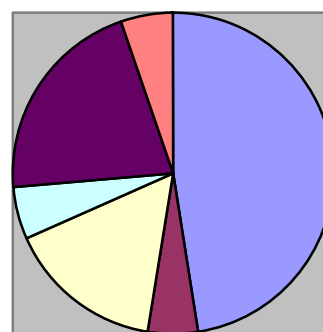

LEISURE, ENVIRONMENT & COMMUNITY DIRECTORATE

- Palace Theatre (9)
- Cleansing(1)
- Engineering&Design(3)
- Forge Mill Museum (1)
- Landscape(4)
- WasteCollection(1)