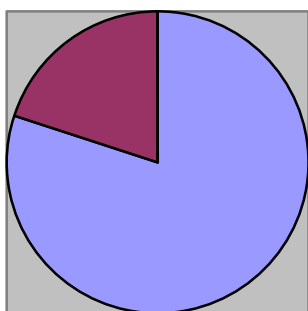

FINANCE & RESOURCES DIRECTORATE

- OSS&Customer Services(4)
- Revenues(1)